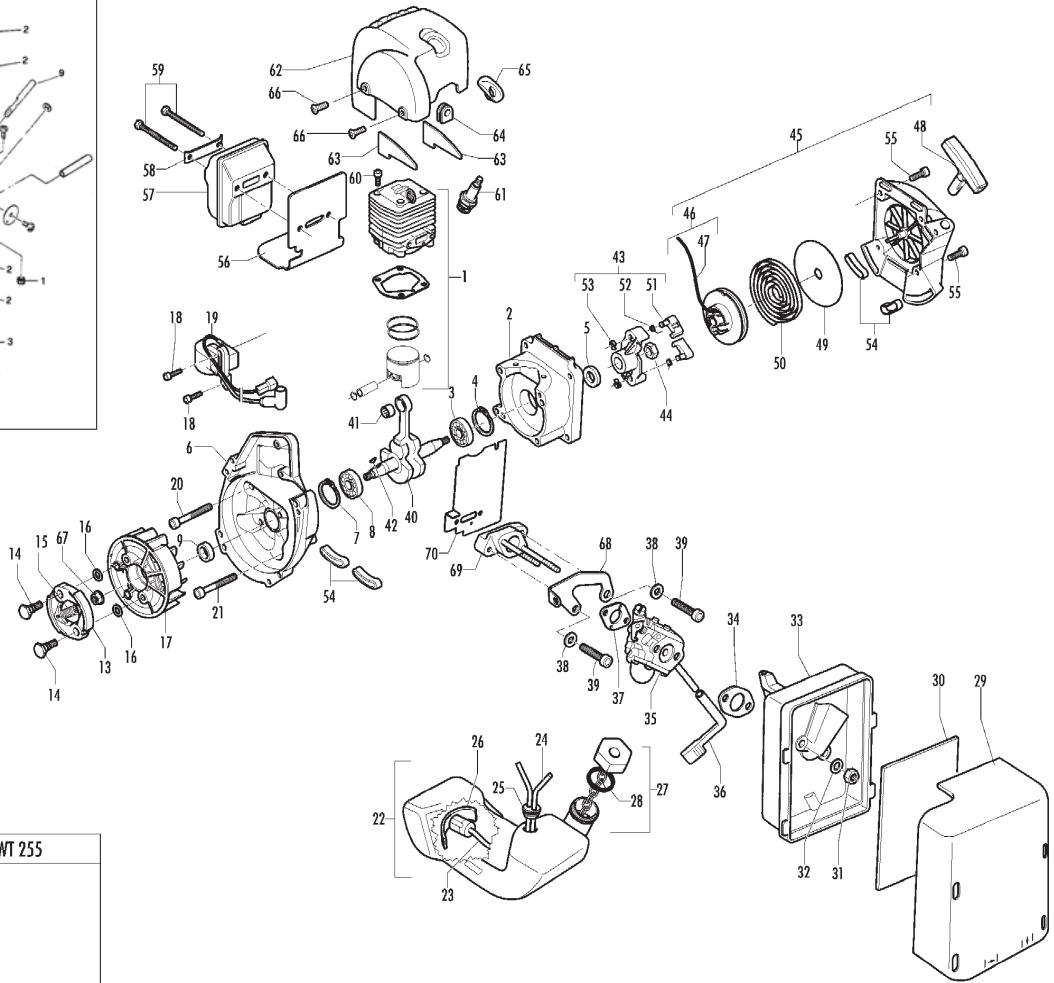

FIGURE 5 WALBRO WT 255

FIGURE 3

Item	P/N McC	P/N ELX	Qty	DESCRIPTION
FIGURE 1				
1		FIGURE 3		
2	247936	538247936	1	crankcase kit (starter)
3	• 235900	538235900	1	ball bearing 6002(15/32/9)
4	• 235899	538235899	1	seeger
C 5	• 228872	538228872	1	seal 13-32-5 (S7)
6	247935	538247935	1	crankcase kit (Flywheel)
7	• 235899	538235899	1	seeger ring
8	• 235900	538235900	1	ball bearing 6002(15/32/9)
C 9	• 228872	538228872	1	seal 13-32-5 (S7)
B 13	247937	538247937	1	clutch assy
14	• 241269	538241269	2	pin
C 15	• 241270	538241270	1	clutch spring
16	• 236956	538236956	2	washer
17	241240	538241240	1	flywheel
18	235806	538235806	2	screw M5x20
C 19	241298	538241298	1	ignition coil
20	235808	538235808	2	screw M5x50
21	235804	538235804	2	screw M5x30
C 22	241541	538241541	1	tank mix assy
B 23	• 229809	538229809	1	hose fuel mm245
B 24	• 229743	538229743	1	hose fuel 150mm
C 25	• 235675	538235675	1	fuel tank grommet
A 26	240452	538240452	1	pick up fuel
B 27	236563	538236563	1	fuel cap ass'y
A 28	• 236564	538236564	1	cap gasket
29	242711	538242711	1	air filter cover
B 30	241523	538241523	1	air filter
31	235642	538235642	2	nut M5
32	235248	538235248	2	washer
33	237452	538237452	1	air filter box
A 34	227417	538227417	1	gasket
C 35	FIGURE 5			
36	227255	538227255	1	choke knob
A 37	227692	538227692	1	gasket
38	235248	538235248	2	washer
39	235803	538235803	2	screw M5x25
40	241266	538241266	1	crankshaft assy
C 41	• 235742	538235742	1	needle bearing Ø 9x14x12
C 42	227631	538227631	1	key
43	242800	538242800	1	starter pawl ass'y
44	235218	538235218	1	nut M8
C 45	242808	538242808	1	starter assy
B 46	• 249163	538249163	1	pulley/rope
A 47	• 227703	538227703	1	rope
48	• 240884	538240884	1	starter handle
49	• 227467	538227467	1	spring shield
B 50	• 227300	538227300	1	rewind spring
B 51	• 241781	538241781	2	pawl
52	• 241782	538241782	2	spring shield
B 53	• 111088	538111088	2	snap ring
54	241248	538241248	4	fuel tank grommet
55	236527	538236527	4	screw M6x16
C 56	241280	538241280	1	muffler gasket
C 57	241432	538241432	1	muffler assy
58	• 227236	538227236	1	clamp
59	• 227274	538227274	2	screw M5x60
60	227565	538227565	4	screw M5x25
A 61	92879	538092879	1	spark plug RDJ8J
62	242706	538242706	1	engine cover
63	241416	538241416	2	engine cover gasket