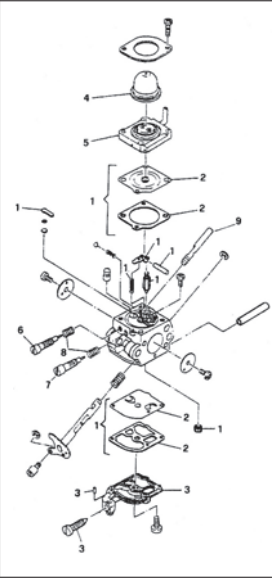

Service

FIGURE 6 ZAMA C1Q M31