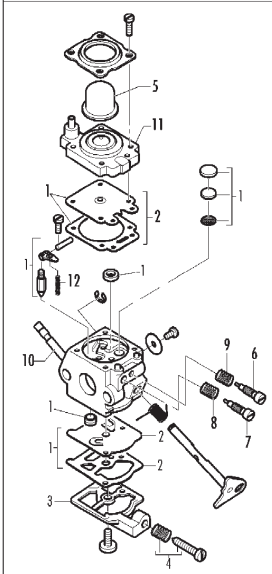

FIGURE 5 WALBRO WT 255

FIGURE 3

Item	P/N McC	P/N ELX	Qty	DESCRIPTION
FIGURE 1				
1		FIGURE 3		
2	247936	538247936	1	crankcase kit (starter)
3	• 235900	538235900	1	ball bearing 6002(15/32/9)
4	• 235899	538235899	1	seeger
C 5	• 228872	538228872	1	seal 13-32-5 (S7)
6	247935	538247935	1	crankcase kit (Flywheel)
7	• 235899	538235899	1	seeger ring
8	• 235900	538235900	1	ball bearing 6002(15/32/9)
C 9	• 228872	538228872	1	seal 13-32-5 (S7)
B 13	247937	538247937	1	clutch assy
14	• 241269	538241269	2	pin
C 15	• 241270	538241270	1	clutch spring
16	• 236956	538236956	2	washer
17	241240	538241240	1	flywheel
18	235806	538235806	2	screw M5x20
C 19	241298	538241298	1	ignition coil
20	235808	538235808	2	screw M5x50
21	235804	538235804	2	screw M5x30
C 22	241541	538241541	1	tank mix assy
B 23	• 229809	538229809	1	hose fuel mm245
B 24	• 229743	538229743	1	hose fuel 150mm
C 25	• 235675	538235675	1	fuel tank grommet
A 26	240452	538240452	1	pick up fuel
B 27	236563	538236563	1	fuel cap ass'y
A 28	• 236564	538236564	1	cap gasket
29	242711	538242711	1	air filter cover
B 30	241523	538241523	1	air filter
31	235642	538235642	2	nut M5
32	235248	538235248	2	washer
33	237452	538237452	1	air filter box
A 34	227417	538227417	1	gasket
C 35	FIGURE 5			
36	227255	538227255	1	choke knob
A 37	227692	538227692	1	gasket
38	235248	538235248	2	washer
39	235803	538235803	2	screw M5x25
40	241266	538241266	1	crankshaft assy
C 41	• 235742	538235742	1	needle bearing Ø 9x14x12
C 42	227631	538227631	1	key
43	242800	538242800	1	starter pawl ass'y
44	235218	538235218	1	nut M8
C 45	242808	538242808	1	starter assy
B 46	• 249163	538249163	1	pulley/rope
A 47	• 227703	538227703	1	rope
48	• 240884	538240884	1	starter handle
49	• 227467	538227467	1	spring shield
B 50	• 227300	538227300	1	rewind spring
B 51	• 241781	538241781	2	pawl
52	• 241782	538241782	2	spring shield
B 53	• 111088	538111088	2	snap ring
54	241248	538241248	4	fuel tank grommet
55	236527	538236527	4	screw M6x16
C 56	241280	538241280	1	muffler gasket
C 57	241432	538241432	1	muffler assy
58	• 227236	538227236	1	clamp
59	• 227274	538227274	2	screw M5x60
60	227565	538227565	4	screw M5x25
A 61	92879	538092879	1	spark plug RDJ8J
62	242706	538242706	1	engine cover
63	241416	538241416	2	engine cover gasket