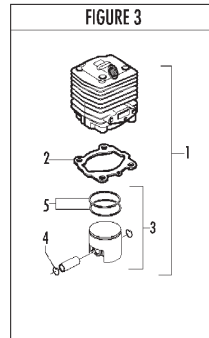

FIGURE 5 WALBRO WT 255

FIGURE 3

Item	P/N McC	P/N ELX	Qty	DESCRIPTION
FIGURE 1				
1		FIGURE 3		
2	247936	538247936	1	crankcase kit (starter)
3	• 235900	538235900	1	ball bearing 6002(15/32/9)
4	• 235899	538235899	1	seeger
C 5	• 228872	538228872	1	seal 13-32-5 (S7)
6	247935	538247935	1	crankcase kit (Flywheel)
7	• 235899	538235899	1	seeger ring
8	• 235900	538235900	1	ball bearing 6002(15/32/9)
C 9	• 228872	538228872	1	seal 13-32-5 (S7)
B 13	247937	538247937	1	clutch assy
14	• 241269	538241269	2	pin
C 15	• 241270	538241270	1	clutch spring
16	• 236956	538236956	2	washer
17	241240	538241240	1	flywheel
18	235806	538235806	2	screw M5x20
C 19	241298	538241298	1	ignition coil
20	235808	538235808	2	screw M5x50
21	235804	538235804	2	screw M5x30
C 22	241541	538241541	1	tank mix assy
B 23	• 229809	538229809	1	hose fuel mm245
B 24	• 229743	538229743	1	hose fuel 150mm
C 25	• 235675	538235675	1	fuel tank grommet
A 26	240452	538240452	1	pick up fuel
B 27	236563	538236563	1	fuel cap ass'y
A 28	• 236564	538236564	1	cap gasket
29	242711	538242711	1	air filter cover
B 30	241523	538241523	1	air filter
31	235642	538235642	2	nut M5
32	235248	538235248	2	washer
33	237452	538237452	1	air filter box
A 34	227417	538227417	1	gasket
C 35	FIGURE 5			
36	227255	538227255	1	choke knob
A 37	227692	538227692	1	gasket
38	235248	538235248	2	washer
39	235803	538235803	2	screw M5x25
40	241266	538241266	1	crankshaft assy
C 41	• 235742	538235742	1	needle bearing Ø 9x14x12
C 42	227631	538227631	1	key
43	242800	538242800	1	starter pawl ass'y
44	235218	538235218	1	nut M8
C 45	242808	538242808	1	starter assy
B 46	• 249163	538249163	1	pulley/rope
A 47	• 227703	538227703	1	rope
48	• 240884	538240884	1	starter handle
49	• 227467	538227467	1	spring shield
B 50	• 227300	538227300	1	rewind spring
B 51	• 241781	538241781	2	pawl
52	• 241782	538241782	2	spring shield
B 53	• 111088	538111088	2	snap ring
54	241248	538241248	4	fuel tank grommet
55	236527	538236527	4	screw M6x16
C 56	241280	538241280	1	muffler gasket
C 57	241432	538241432	1	muffler assy
58	• 227236	538227236	1	clamp
59	• 227274	538227274	2	screw M5x60
60	227565	538227565	4	screw M5x25
A 61	92879	538092879	1	spark plug RDJ8J
62	242706	538242706	1	engine cover
63	241416	538241416	2	engine cover gasket